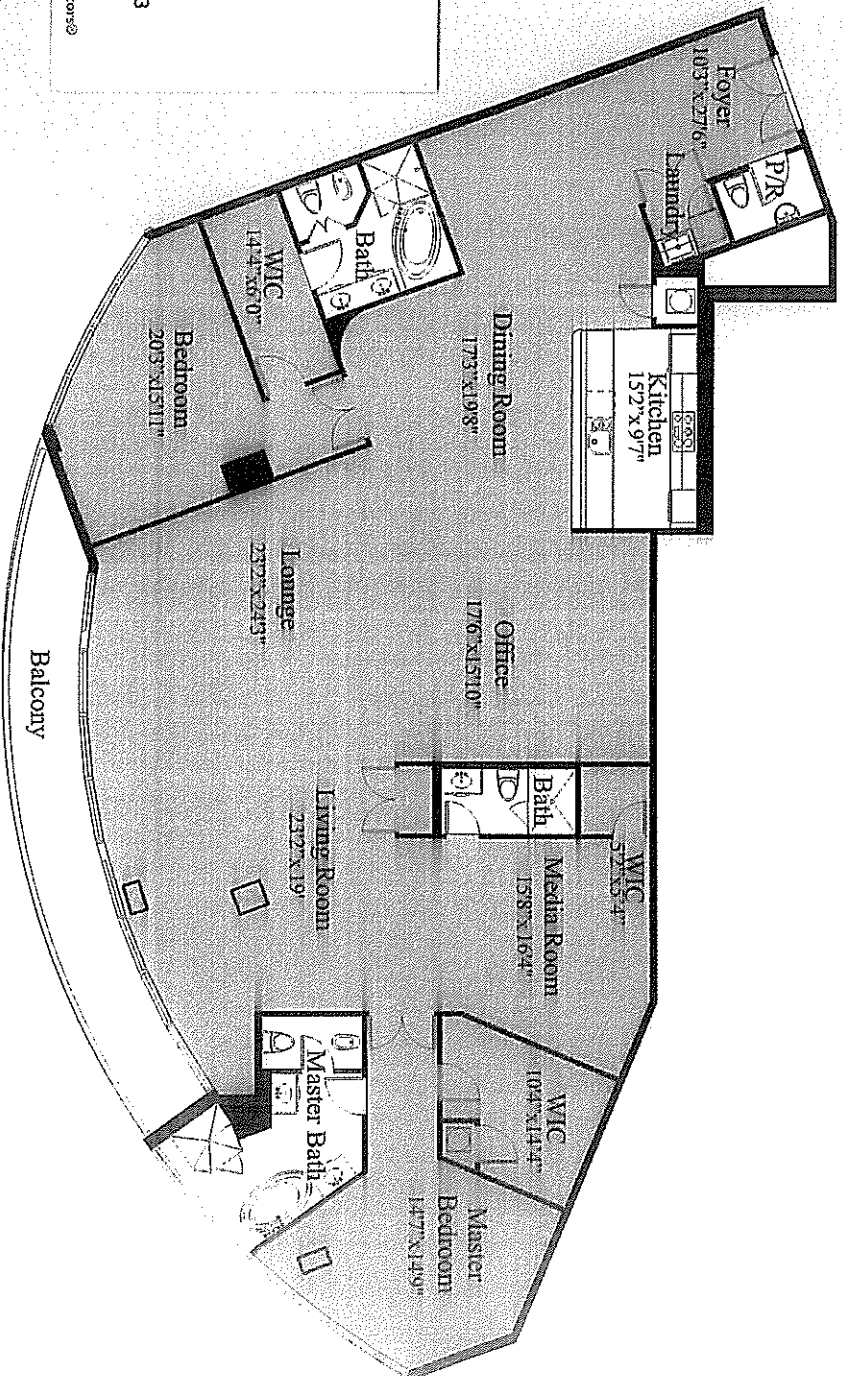

Eastlinger • Wooten • Maxwell, Inc., Realtors®

Key Plan

Beach

Unit 902

A/C 3763 SF - 297 SF Balcony