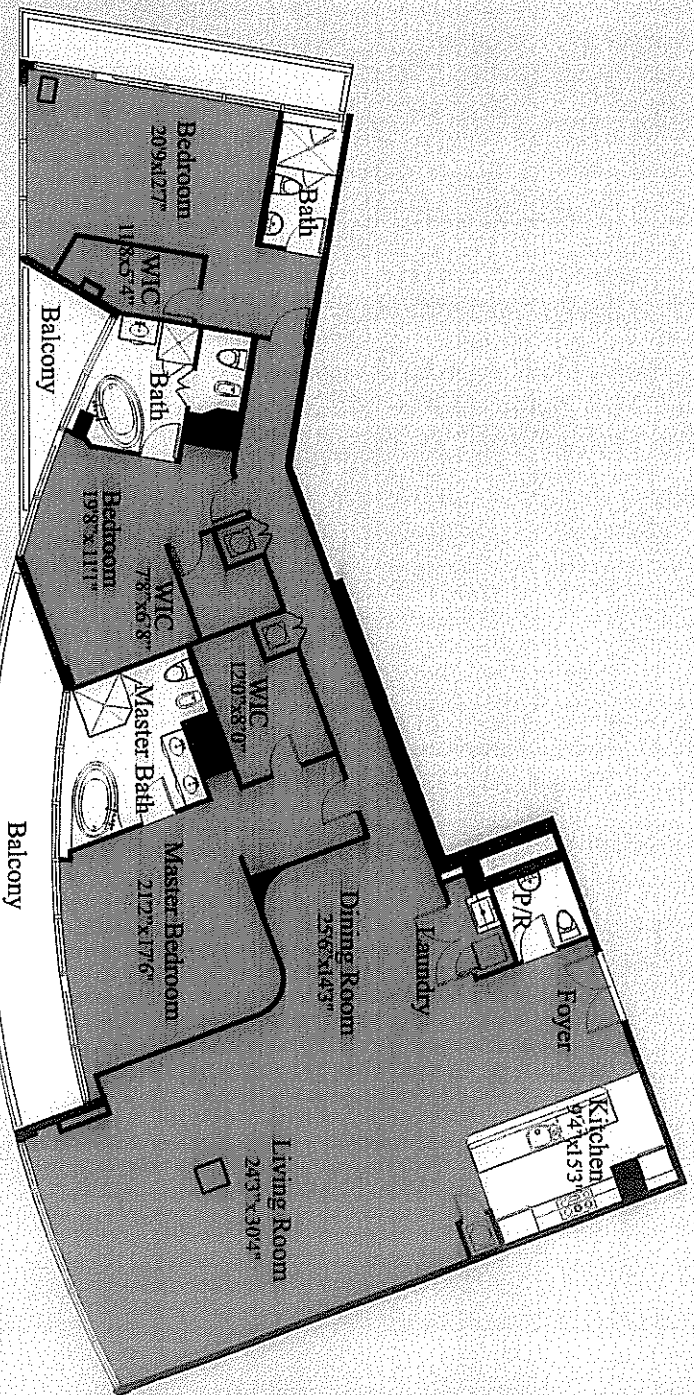

COCONUT GROVE RESIDENCES

Vickie Arcuri, Realtor®

C Cell: 954-708-9309
O Office: 954-306-7452
F E-fax: 954-414-0492

Vickie@VickieRealestate.com
www.VickieRealestate.com

1700 E. Las Olas Blvd., Suite 103
Ft. Lauderdale, FL 33301

Eslinger • Woosen • Maxwell, Inc., Realtors®

Unit 803-1003

A/C 3183 SF - 435 SF Balcony