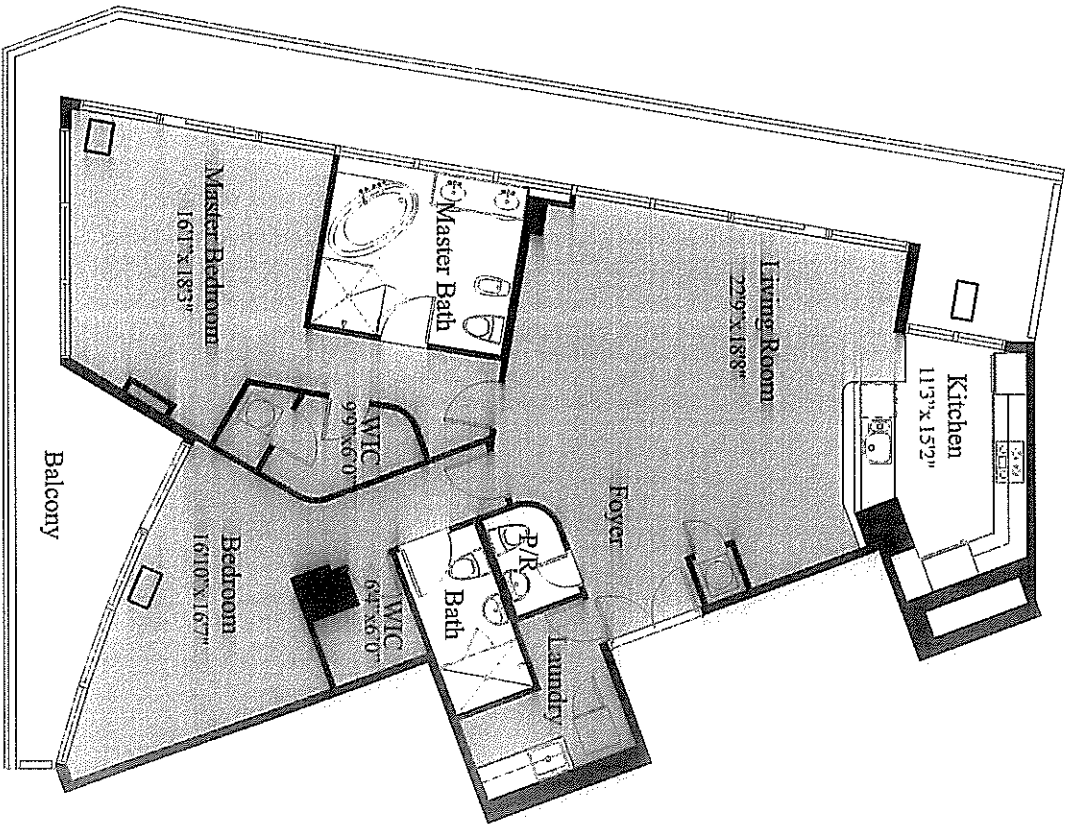

Esslinger • Wooten • Maxwell, Inc., Realtors®

Key Plan

Beach

Unit 605

Unit 605

A/C 1646 SF - 632 SF Balcony