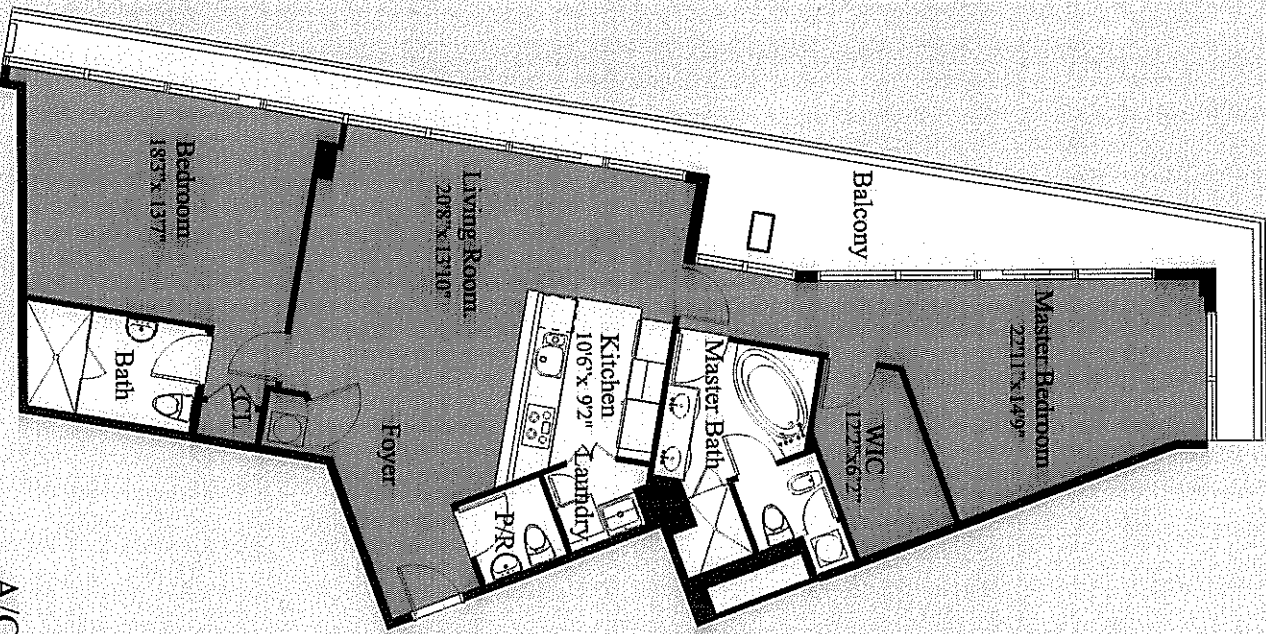

Esslinger • Wooten • Maxwell, Inc., Realtors®

Key Plan

Beach

Unit 207 - 307
 A/C 1472 SF - 364 SF Balcony