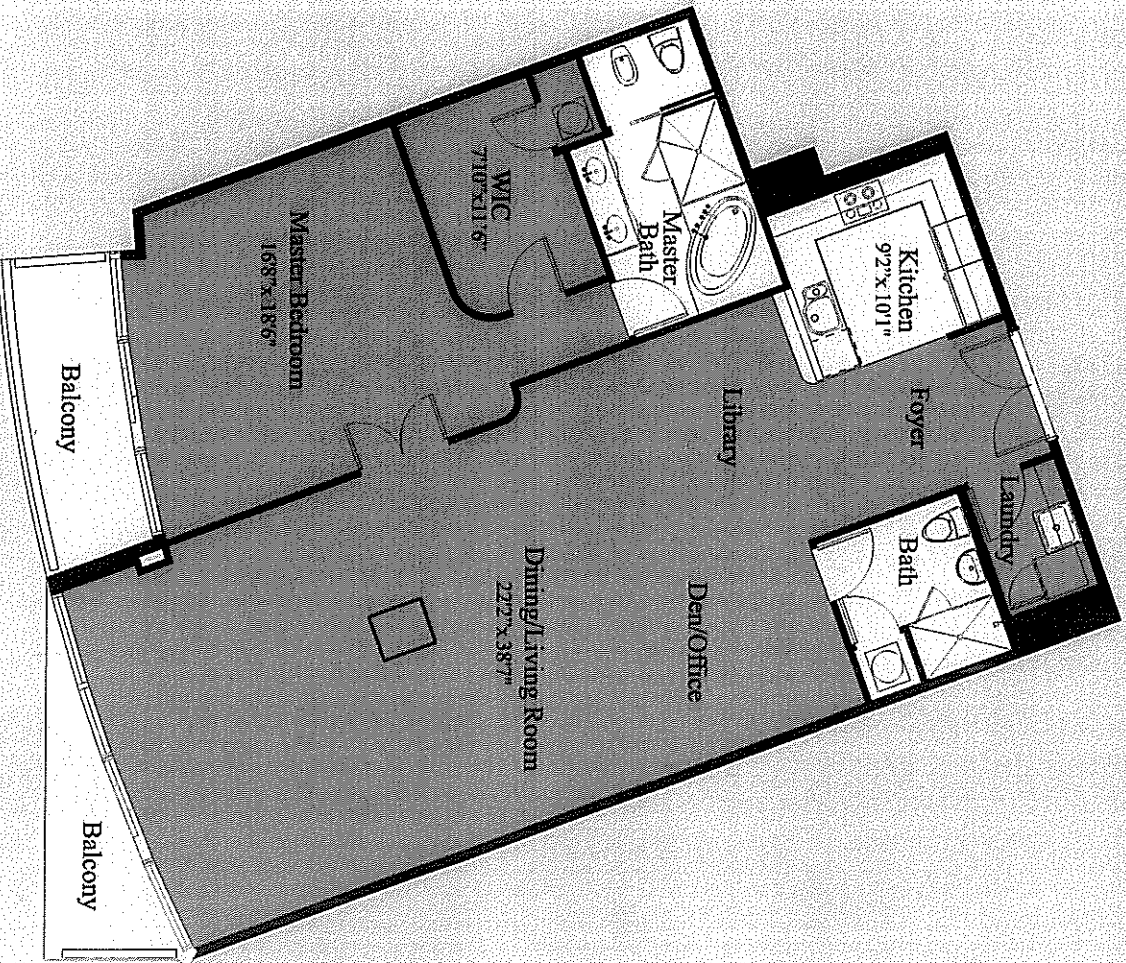

Equalizer • Women • Maxwell, Inc., Realtors®

Key Plan

Unit 105

Beach

Unit 105

AVC 1779 SF. - 163 SF. Balcony